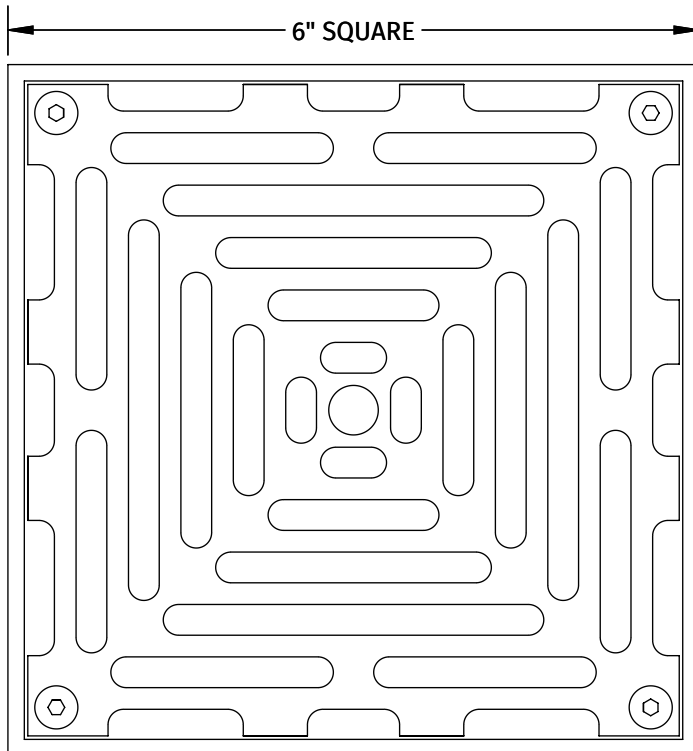

MT508-GRID

**6" SQUARE SOLID NICKEL
BRONZE PLATED SHOWER
GRID SHOWER DRAIN**

A McAlpine Company

Mountain
Plumbing Products

SPECIFICATION SHEET

- INCLUDES GRID ONLY
- FOR USE WITH MT508/509-ROUGH

WARRANTY

FOR WARRANTY INFO PLEASE VISIT WWW.MOUNTAINPLUMBING.COM/PAGE/RESOURCES/WARRANTY