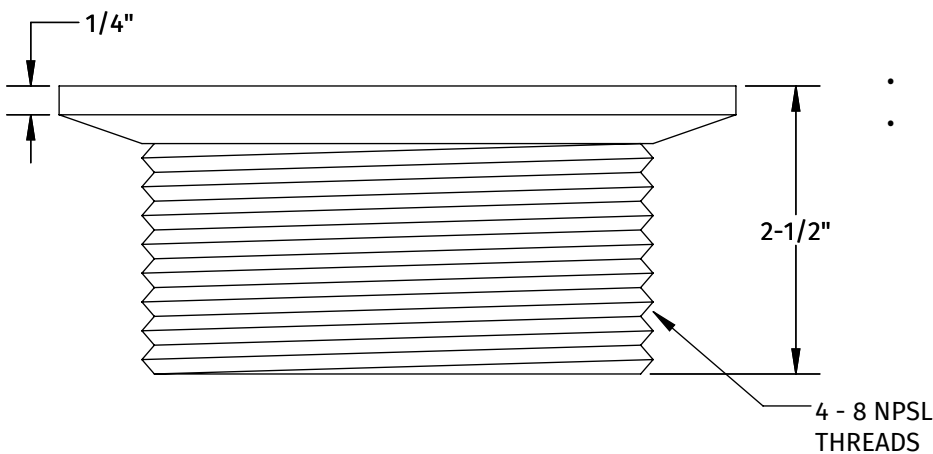

MT508-GRID

**6" SQUARE SOLID NICKEL
BRONZE PLATED SHOWER
GRID SHOWER DRAIN**

A McAlpine Company

Mountain
Plumbing Products

SPECIFICATION SHEET

- INCLUDES GRID ONLY
- FOR USE WITH MT508/509-ROUGH

WARRANTY

FOR WARRANTY INFO PLEASE VISIT WWW.MOUNTAINPLUMBING.COM/PAGE/RESOURCES/WARRANTY